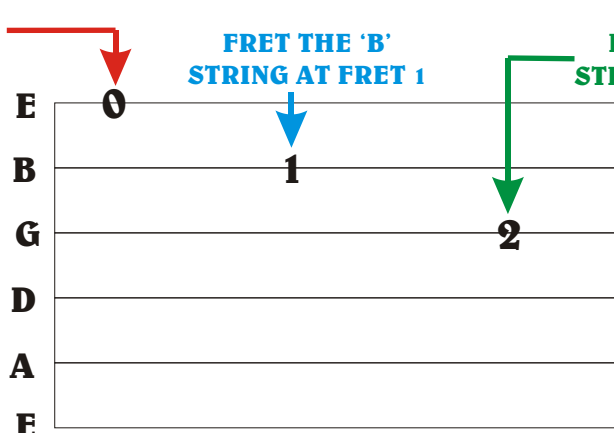

BEGINNERS GUIDE TO GUITAR TABULATURE

TABULATURE (OR "TAB") IS A GUITAR-FRIENDLY ALTERNATIVE TO TRADITIONAL NOTATION. WHILST IT DOESN'T TELL YOU HOW LONG A NOTE SHOULD LAST, IT DOES SHOW YOU WHERE TO PUT YOUR FINGERS, AND THE ORDER IN WHICH NOTES ARE PLAYED, HENCE ITS POPULARITY, ESPECIALLY WITH BEGINNERS.

THE LAYOUT

PLAY THE OPEN STRING (NO FRETTING NEEDED)

FRET THE 'G' STRING AT FRET 2

PLAY ALL AT THE SAME TIME

THERE IS NOTHING ON THIS STRING, SO THERE IS NOTHING TO PLAY