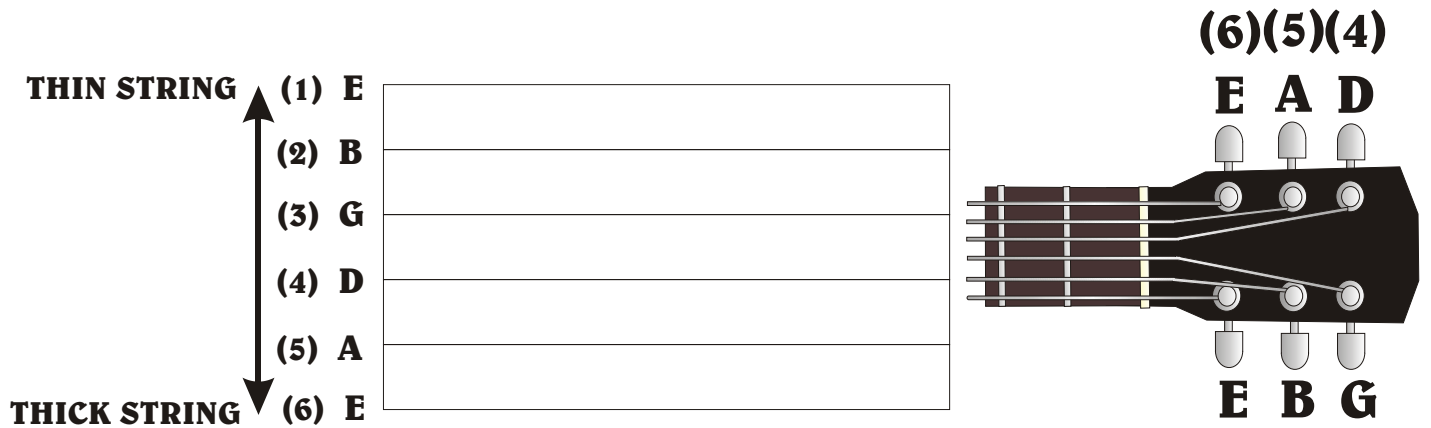

BEGINNERS GUIDE TO GUITAR TABULATURE

TABULATURE (OR "TAB") IS A GUITAR-FRIENDLY ALTERNATIVE TO TRADITIONAL NOTATION. WHILST IT DOESN'T TELL YOU HOW LONG A NOTE SHOULD LAST, IT DOES SHOW YOU WHERE TO PUT YOUR FINGERS, AND THE ORDER IN WHICH NOTES ARE PLAYED, HENCE ITS POPULARITY, ESPECIALLY WITH BEGINNERS.

THE LAYOUT

PLAY THE OPEN STRING (NO FRETTING NEEDED)

FRET THE 'G' STRING AT FRET 2

PLAY ALL AT THE SAME TIME

THERE IS NOTHING ON THIS STRING, SO THERE IS NOTHING TO PLAY